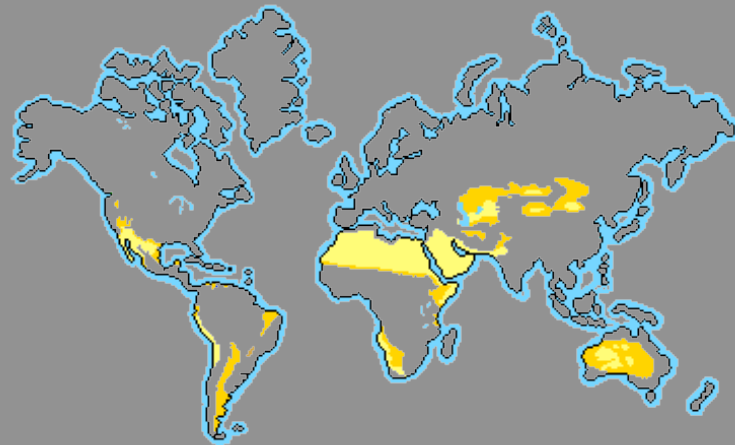

Desert Biomes

- Generally about 20° north or south of the equator.
- Hot & Dry Climate
 - Annual temperature over 64° F (16° C)
 - Annual Precipitation less than 0.1 inches (.25 cm)

Desert Locations

- Deserts cover about one fifth of the Earth's land surface.
- Southwestern United States & Northern Mexico; Argentina; North Africa; South Africa and Central Australia.

Desert Plants

Barrel
Cactus

Desert Animals

Banded Gila Monster

Desert Tortoise

Bobcat

Thorny Devil

Kangaroo Rat

Information from Blue Planet Biomes:

http://www.blueplanetbiomes.org/world_biomes.htm