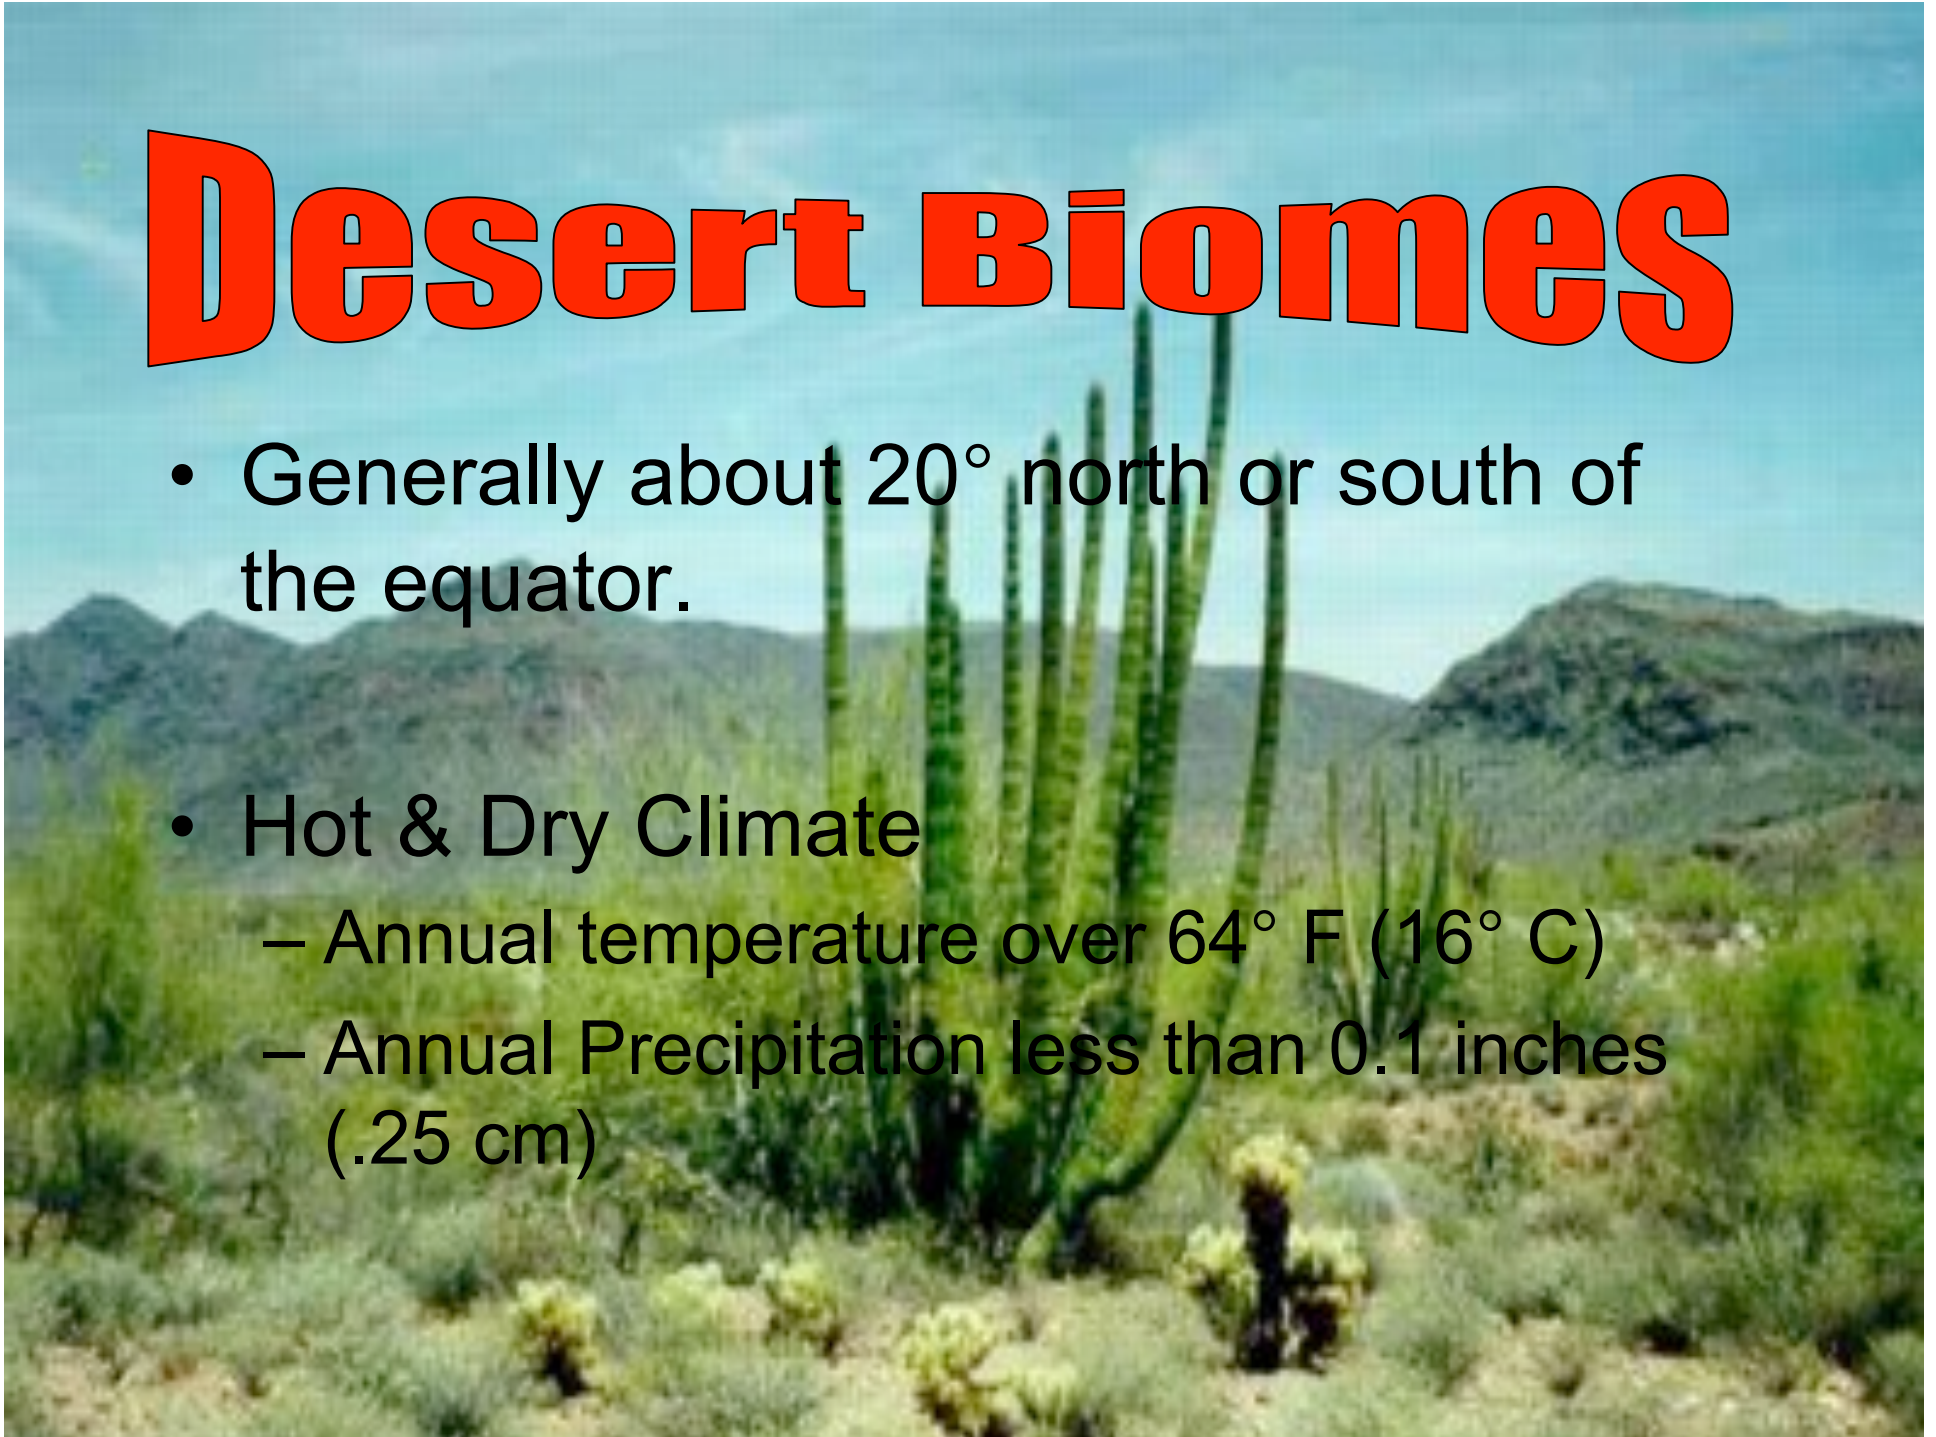

Desert Biomes

- Generally about 20° north or south of the equator.
- Hot & Dry Climate
 - Annual temperature over 64° F (16° C)
 - Annual Precipitation less than 0.1 inches (.25 cm)

Desert Locations

- Deserts cover about one fifth of the Earth's land surface.
- Southwestern United States & Northern Mexico; Argentina; North Africa; South Africa and Central Australia.